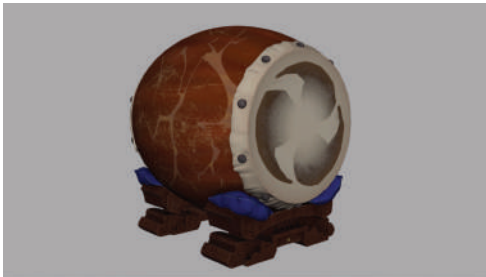

Kazue Tng

3D CHARACTER ANIMATOR & MODELER

1. ROMANTIQUE SERIES I

10 seconds

Responsible for all elements

Modeled in Maya, rendered in Arnold

2. GORO GORO DRUM (HERO ASSET)

10 seconds

Responsible for modeling

Modeled in Maya

Concept art by Everett Zhang

3. "THE HOW BOOK" CAKE AND CANE ASSETS

10 seconds

Responsible for modeling

Modeled in Maya

Cake concept art by Grace Wisdom

Cane concept art by Shuhan Yang

4. "THE HOW BOOK" FLOWER STAND

5 seconds

Responsible for modeling

Modeled in Maya

Concept art by Kelsey Smith

5. ROMANTIQUE SERIES II

10 seconds